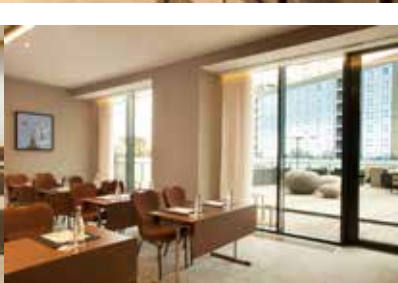

NEW LEVEL OF
YOUR BUSSINES
WITH HYATT REGENCY SOCHI

HYATT REGENCY SOCHI

Ordzhonikidze 17, 354000, Sochi, Russia
Tel: +7 862 227 12 34
E-mail: sochi.regency@hyatt.com